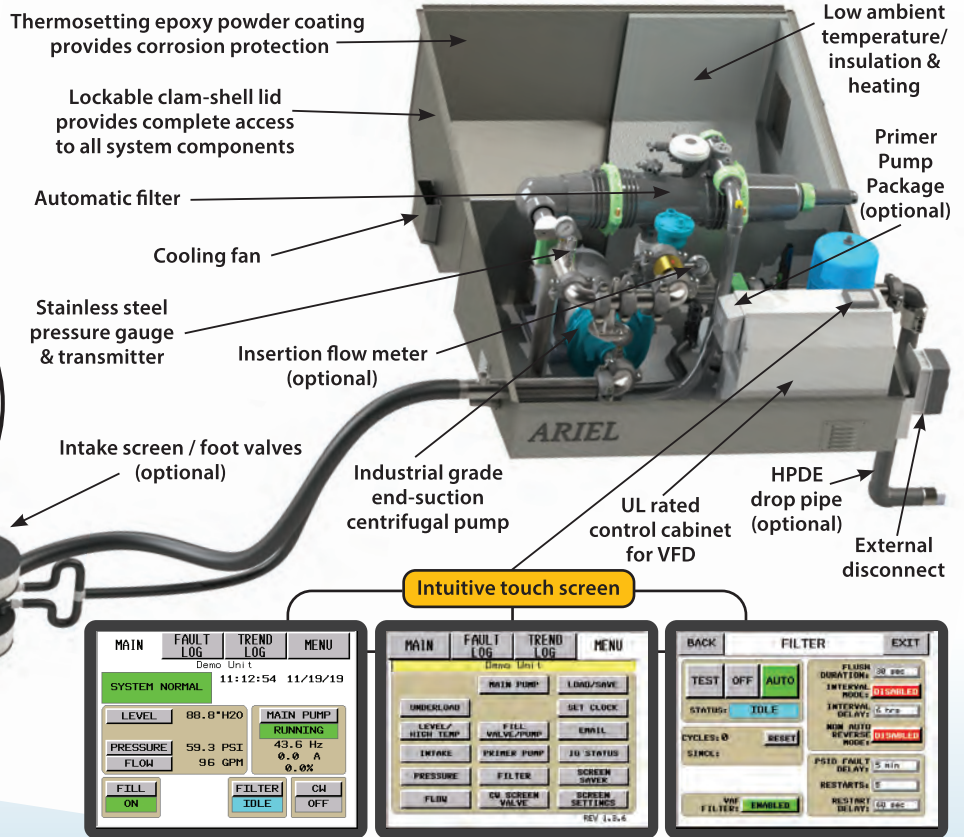

## Filtered Pump Performance Range

## Fast Turn-Around/Easy to Install

- Quick ship ready
- Completely assembled, pre-wired, tested and ready to install
- Forklift-ready for lifting—just place it, connect it and pump

## Designed to Preserve & Protect

- Fully enclosed and protected internal electronics
- Durable marine grade aluminum enclosure construction
- Stainless steel piping

## The ARIEL is the Smallest Pre-Packaged Pump Station in the Market with Automatic Self-Cleaning Suction Scanner Filtration

- Integrated filter controls eliminate the need for a secondary controller
- Self cleaning mechanism requires no manual flushing of the system
- Considerably lower water and energy consumption