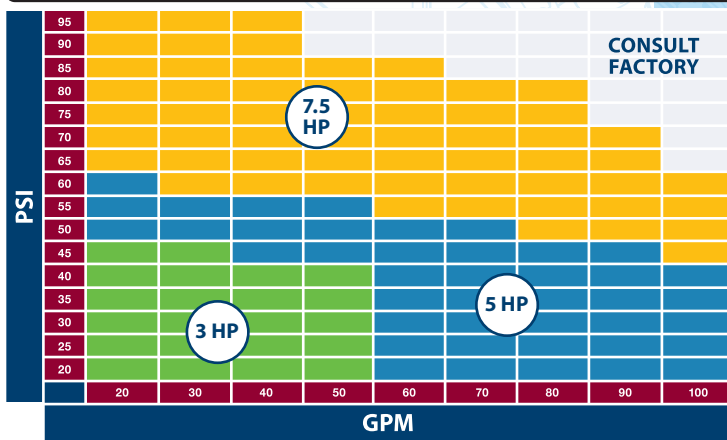

### Color Touch Screen Operation

## Filtered Pump Information

## Filtered Pump Performance Range