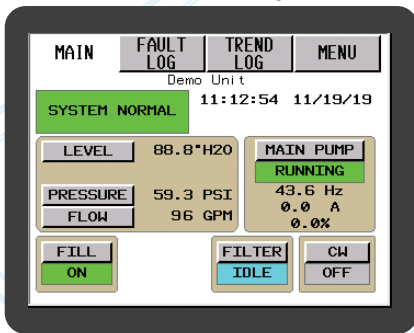

### Color Touch Screen Operation

## Filtered Pump Information

## Filtered Pump Performance Range