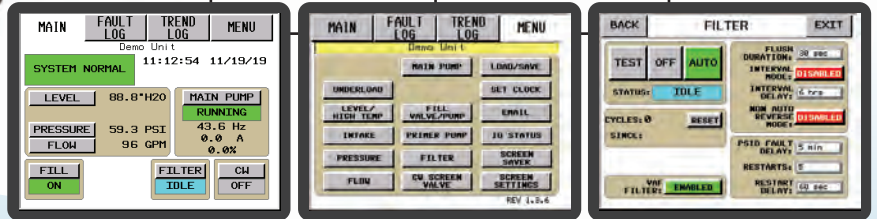

ARIEL SERIES

The ARIEL is the Smallest Pre-Packaged Pump Station in the Market with Automatic Self-Cleaning Suction Scanner Filtration

- Integrated filter controls eliminate the need for a secondary controller
- Self cleaning mechanism requires no manual flushing of the system
- Considerably lower water and energy consumption